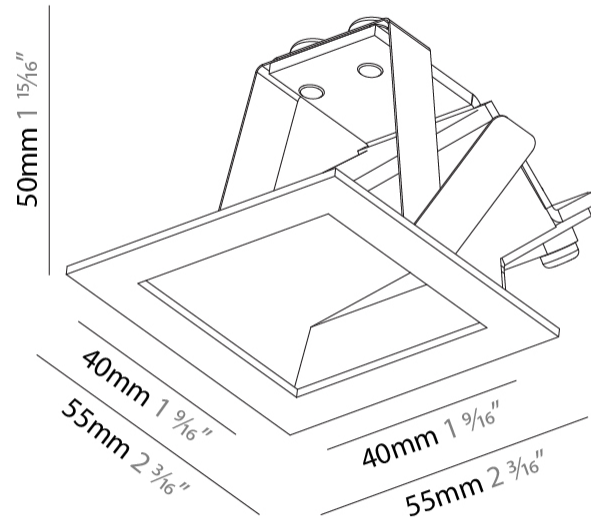

GENERAL

Series: Delight
Subseries: Delight Gooo!
Brand: Prolicht
Division: Architectural
Mounting Type: Recessed
Mounting Location: Wall
Subcategory: Step Light

PHYSICAL

Shape: Square
Length (mm): 55
Length (in): 2 ³/₁₆"
Height (mm): 55
Depth (mm): 50
Height (in): 2 ³/₁₆"
Depth (in): 1 ¹⁵/₁₆"
Ceiling Thickness (mm): 10-15
Ceiling Thickness (in): 3/8 - 9/16
Min. Recessing Depth (mm): 15
Min. Recessing Depth (in): 9/16
Light Distribution: Asymmetric
Weight (kg): 0.11
Weight (lbs): 0.25
Fixture Finish: SSR / BKV / CWI / CRY / HAB / UFT / ITA / RUA / FTG / MYG / LOD / PUS / FRO / FUP / KIA / POP / BLS / SPG / MEY / GOH / GUM / CHC / COM / ABZ / JAG / OBR / MOS / ROR
Fixture Material: Aluminum

ELECTRICAL

Lamp Type: LED (Zhaga Standard)
Input Wattage (W): 2.2
Total Output Wattage (W): 2
Dimming: Tri-Mode (Non-Dimming and Phase Dimming (120Vac only) and 0-10V Dimming)
Driver Included: No
Driver Location: Remote
Driver Type: Constant Current - Universal
Input Voltage (V): 120 - 277
Constant Current (MA): 700

LED

Number of LEDs: 1
Color Temperature (°K): 2700 / 3000 / 4000
Max. Delivered Lumen (lm): 50
Nominal Lumen (lm): 170
CRI: >90 CRI
Lamp Life (hrs): 50000

OPTICAL

RATINGS AND CERTIFICATIONS

Certified By: Certified for North American Standards
IP rating: IP20