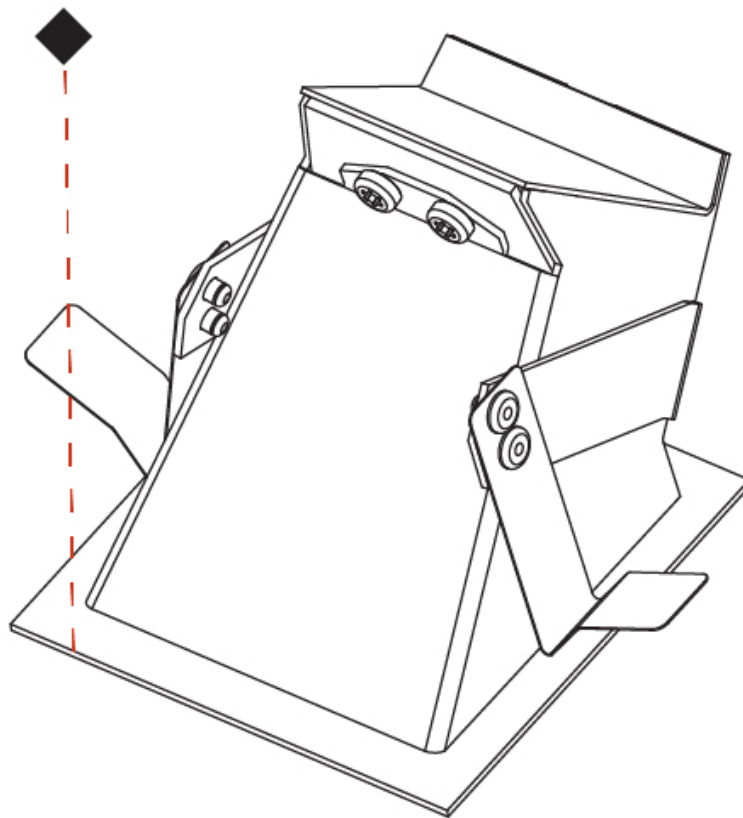

DELIGHT GOOO! FLOORWASH RECESSED

A35646-

PROJECT	_____
TYPE	_____
SPECIFIER	_____
QUANTITY	_____
DATE	_____